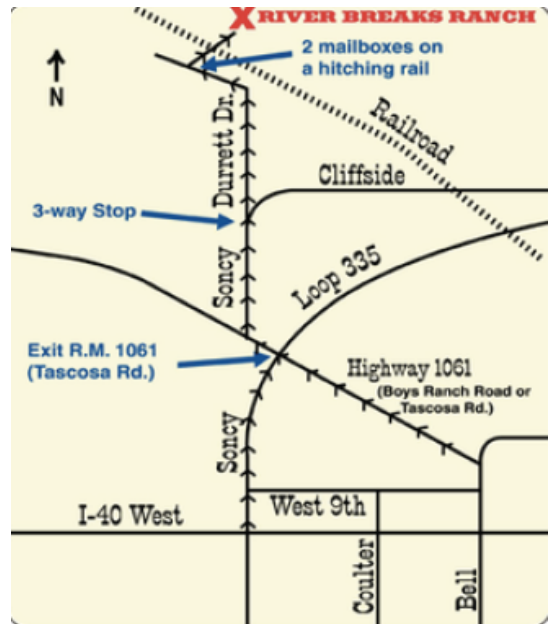

SHOOTERS NAMES: _____

River Breaks Ranch 7802 Durrett Drive Amarillo, TX 79124
806.374.0357

PLEASE SELECT YOUR OPTIONS BELOW

THE SYDNEY (TITLE SPONSOR) - \$3,000

THE OUTBACK - \$1,500

WATER SIGN SPONSOR-\$250